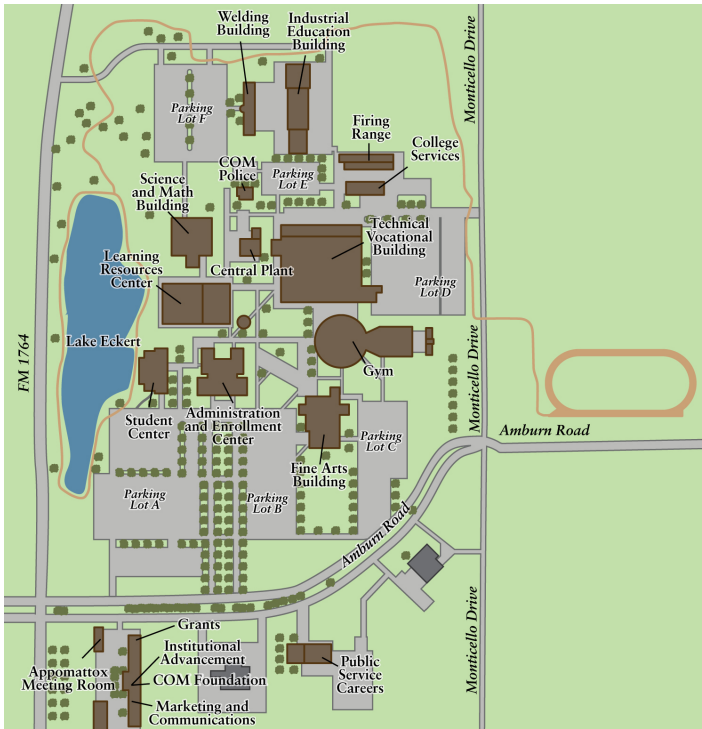

CAMPUS MAP

Campus Offices

Main Campus

1. Student Center (SC)

1st Floor:

- Student Government
- Student Clubs and Organizations
- Bookstore
- Cafeteria
- Student Lounge

2nd Floor:

- Dual Credit Department
- Human Resources / EEO Office
- Recruitment
- Student Success and Conduct
- TRiO Offices
 - Student Support Services
 - Upward Bound

2. Administration/Enrollment Center (ADM)

- President's Office
- VP - Instruction
- VP - Student Services
- VP - College and Financial Services
- Admissions/Registrar
- Advising Center
- Counseling Center